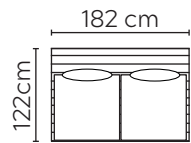

CANE-LINE STICKS TEAK PLATFORM SOFA

* NOT TO SCALE
LEFT OR RIGHT COMPOSITION IS AS
VIEWED FROM A SEATED POSITION

BASE
MODULE

SINGLE
SEAT CUSHION

1.5 SEATER
SEAT CUSHION

BACK OR
ARM CUSHION

BACKREST /
ARMREST

COMPOSITION 1

COMPOSITION 2

LEFT

RIGHT

COMPOSITION 3

COMPOSITION 4

COMPOSITION 5

LEFT