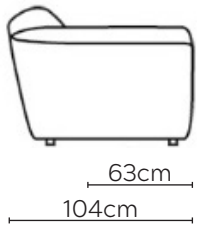

ASTA SOFA

* NOT TO SCALE

Side Profile

W: 228cm - 2 seat pads,
2-part base

W: 268cm - 2 seat pads,
2-part base

Medium Pouf

Large Pouf

SOFA COMPOSITIONS

LEFT OR RIGHT COMPOSITION IS AS VIEWED FROM AN AERIAL POSITION

SOFA SET 1

CORNER SOFA SET 2

CORNER SOFA SET A

CORNER SOFA SET B

CORNER SOFA SET C

CORNER SOFA SET D

CORNER SOFA SET E

CORNER SOFA SET F

Please allow for a +3cm tolerance on all product elements