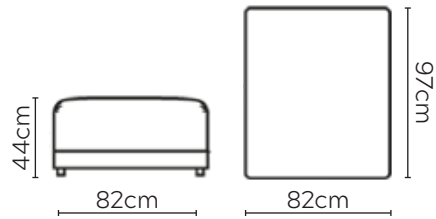

ASTA SOFA

* NOT TO SCALE

Side Profile

W: 228cm - 2 seat pads,
2-part base

W: 268cm - 2 seat pads,
2-part base

Medium Pouf

Large Pouf

SOFA COMPOSITIONS

LEFT OR RIGHT COMPOSITION IS AS VIEWED FROM AN AERIAL POSITION

SOFA SET 1

CORNER SOFA SET 2

CORNER SOFA SET A

CORNER SOFA SET B

CORNER SOFA SET C

CORNER SOFA SET D

CORNER SOFA SET E

CORNER SOFA SET F

Please allow for a +3cm tolerance on all product elements