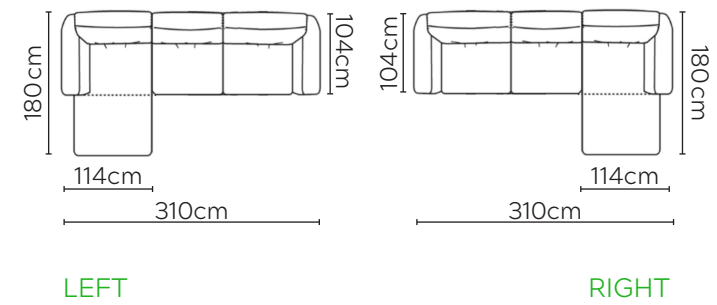

ASTA SOFA

* NOT TO SCALE

Side Profile

W: 228cm - 2 seat pads,
2-part base

W: 268cm - 2 seat pads,
2-part base

Medium Pouf

Large Pouf

SOFA COMPOSITIONS

LEFT OR RIGHT COMPOSITION IS AS VIEWED FROM AN AERIAL POSITION

SOFA SET 1

CORNER SOFA SET 2

CORNER SOFA SET A

CORNER SOFA SET B

CORNER SOFA SET C

CORNER SOFA SET D

CORNER SOFA SET E

CORNER SOFA SET F

Please allow for a +3cm tolerance on all product elements