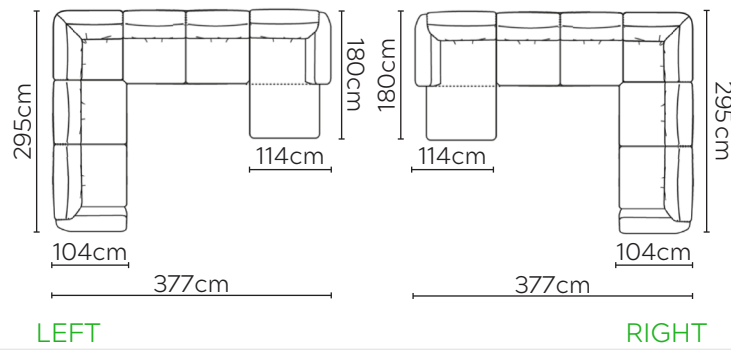

ASTA SOFA

* NOT TO SCALE

Side Profile

W: 228cm - 2 seat pads,
2-part base

W: 268cm - 2 seat pads,
2-part base

Medium Pouf

Large Pouf

SOFA COMPOSITIONS

LEFT OR RIGHT COMPOSITION IS AS VIEWED FROM AN AERIAL POSITION

SOFA SET 1

CORNER SOFA SET 2

CORNER SOFA SET A

CORNER SOFA SET B

CORNER SOFA SET C

CORNER SOFA SET D

CORNER SOFA SET E

CORNER SOFA SET F

Please allow for a +3cm tolerance on all product elements