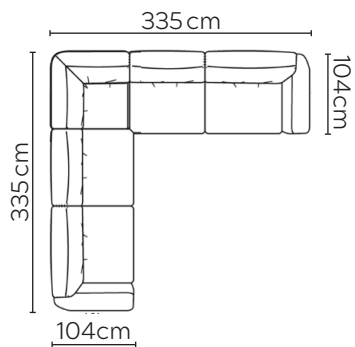

ASTA SOFA

* NOT TO SCALE

Side Profile

W: 228cm - 2 seat pads,
2-part base

W: 268cm - 2 seat pads,
2-part base

Medium Pouf

Large Pouf

SOFA COMPOSITIONS

LEFT OR RIGHT COMPOSITION IS AS VIEWED FROM AN AERIAL POSITION

SOFA SET 1

CORNER SOFA SET 2

CORNER SOFA SET A

CORNER SOFA SET B

CORNER SOFA SET C

CORNER SOFA SET D

CORNER SOFA SET E

CORNER SOFA SET F

Please allow for a +3cm tolerance on all product elements