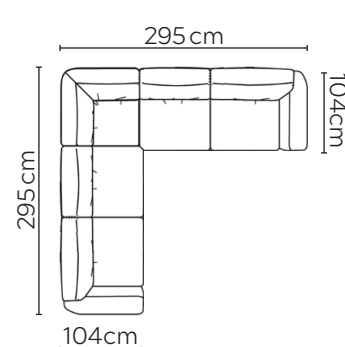

ASTA SOFA

* NOT TO SCALE

Side Profile

W: 228cm - 2 seat pads,
2-part base

W: 268cm - 2 seat pads,
2-part base

Medium Pouf

Large Pouf

SOFA COMPOSITIONS

LEFT OR RIGHT COMPOSITION IS AS VIEWED FROM AN AERIAL POSITION

SOFA SET 1

CORNER SOFA SET 2

CORNER SOFA SET A

CORNER SOFA SET B

CORNER SOFA SET C

CORNER SOFA SET D

CORNER SOFA SET E

CORNER SOFA SET F

Please allow for a +3cm tolerance on all product elements