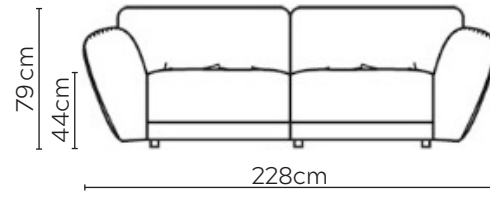

ASTA SOFA

* NOT TO SCALE

Side Profile

W: 228cm - 2 seat pads,
2-part base

W: 268cm - 2 seat pads,
2-part base

Medium Pouf

Large Pouf

SOFA COMPOSITIONS

LEFT OR RIGHT COMPOSITION IS AS VIEWED FROM AN AERIAL POSITION

SOFA SET 1

CORNER SOFA SET 2

CORNER SOFA SET A

CORNER SOFA SET B

CORNER SOFA SET C

CORNER SOFA SET D

CORNER SOFA SET E

CORNER SOFA SET F

Please allow for a +3cm tolerance on all product elements