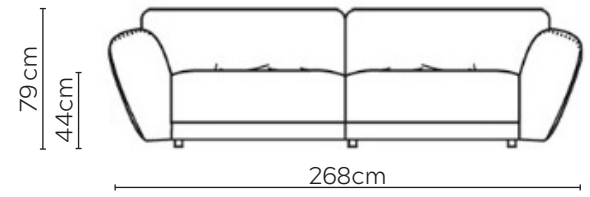

ASTA SOFA

* NOT TO SCALE

Side Profile

W: 228cm - 2 seat pads,
2-part base

W: 268cm - 2 seat pads,
2-part base

Medium Pouf

Large Pouf

SOFA COMPOSITIONS

LEFT OR RIGHT COMPOSITION IS AS VIEWED FROM AN AERIAL POSITION

SOFA SET 1

CORNER SOFA SET 2

CORNER SOFA SET A

CORNER SOFA SET B

CORNER SOFA SET C

CORNER SOFA SET D

CORNER SOFA SET E

CORNER SOFA SET F

Please allow for a +3cm tolerance on all product elements