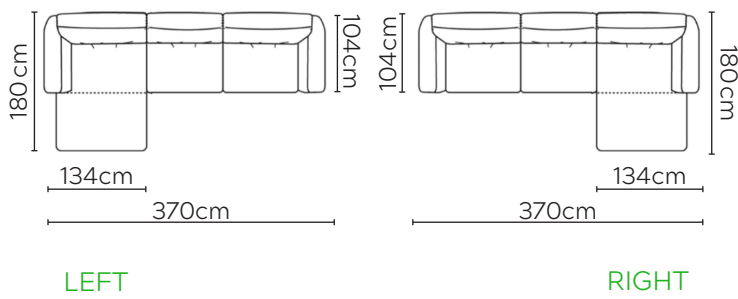

ASTA SOFA

* NOT TO SCALE

Side Profile

W: 228cm - 2 seat pads,
2-part base

W: 268cm - 2 seat pads,
2-part base

Medium Pouf

Large Pouf

SOFA COMPOSITIONS

LEFT OR RIGHT COMPOSITION IS AS VIEWED FROM AN AERIAL POSITION

SOFA SET 1

CORNER SOFA SET 2

CORNER SOFA SET A

CORNER SOFA SET B

CORNER SOFA SET C

CORNER SOFA SET D

CORNER SOFA SET E

CORNER SOFA SET F

Please allow for a +3cm tolerance on all product elements