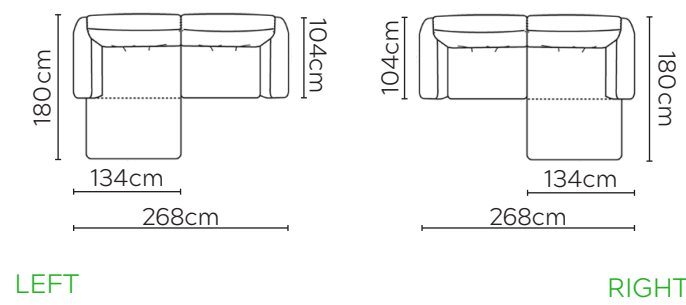

ASTA SOFA

* NOT TO SCALE

Side Profile

W: 228cm - 2 seat pads,
2-part base

W: 268cm - 2 seat pads,
2-part base

Medium Pouf

Large Pouf

SOFA COMPOSITIONS

LEFT OR RIGHT COMPOSITION IS AS VIEWED FROM AN AERIAL POSITION

SOFA SET 1

CORNER SOFA SET 2

CORNER SOFA SET A

CORNER SOFA SET B

CORNER SOFA SET C

CORNER SOFA SET D

CORNER SOFA SET E

CORNER SOFA SET F

Please allow for a +3cm tolerance on all product elements