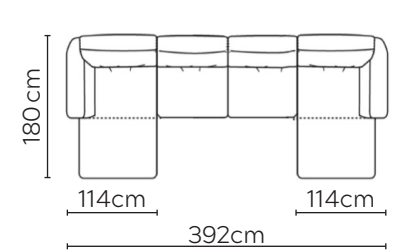

ASTA SOFA

* NOT TO SCALE

Side Profile

W: 228cm - 2 seat pads,
2-part base

W: 268cm - 2 seat pads,
2-part base

Medium Pouf

Large Pouf

SOFA COMPOSITIONS

LEFT OR RIGHT COMPOSITION IS AS VIEWED FROM AN AERIAL POSITION

SOFA SET 1

CORNER SOFA SET 2

CORNER SOFA SET A

CORNER SOFA SET B

CORNER SOFA SET C

CORNER SOFA SET D

CORNER SOFA SET E

CORNER SOFA SET F

Please allow for a +3cm tolerance on all product elements