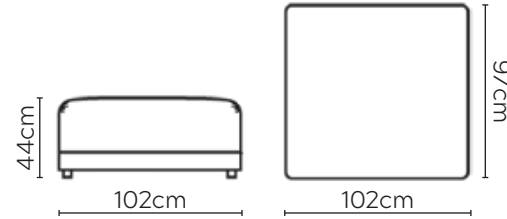

ASTA SOFA

* NOT TO SCALE

Side Profile

W: 228cm - 2 seat pads,
2-part base

W: 268cm - 2 seat pads,
2-part base

Medium Pouf

Large Pouf

SOFA COMPOSITIONS

LEFT OR RIGHT COMPOSITION IS AS VIEWED FROM AN AERIAL POSITION

SOFA SET 1

CORNER SOFA SET 2

CORNER SOFA SET A

CORNER SOFA SET B

CORNER SOFA SET C

CORNER SOFA SET D

CORNER SOFA SET E

CORNER SOFA SET F

Please allow for a +3cm tolerance on all product elements