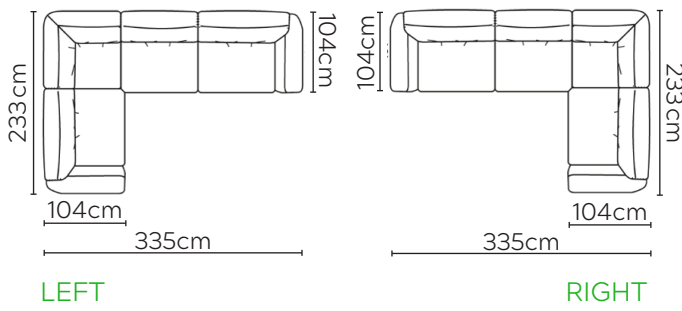

ASTA SOFA

* NOT TO SCALE

Side Profile

W: 228cm - 2 seat pads,
2-part base

W: 268cm - 2 seat pads,
2-part base

Medium Pouf

Large Pouf

SOFA COMPOSITIONS

LEFT OR RIGHT COMPOSITION IS AS VIEWED FROM AN AERIAL POSITION

SOFA SET 1

CORNER SOFA SET 2

CORNER SOFA SET A

CORNER SOFA SET B

CORNER SOFA SET C

CORNER SOFA SET D

CORNER SOFA SET E

CORNER SOFA SET F

Please allow for a +3cm tolerance on all product elements