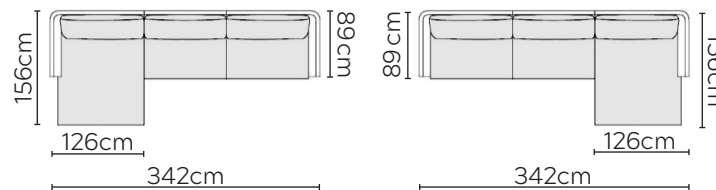

SITS BETTY SOFA

* NOT TO SCALE

Side Profile

W: 140cm - Wide Armchair

W: 190cm - 2 seat pads

W: 230cm - 2 seat pads

Pouf

Headrest

SOFA COMPOSITIONS

LEFT OR RIGHT COMPOSITION IS AS VIEWED FROM AN AERIAL POSITION

CORNER SOFA SET 1

LEFT

RIGHT

CORNER SOFA SET 2

LEFT

RIGHT

CORNER SOFA SET A

CORNER SOFA SET B

LEFT

RIGHT

CORNER SOFA SET C

LEFT

RIGHT

CORNER SOFA SET D

Please allow for a +/- 3cm tolerance on all product elements