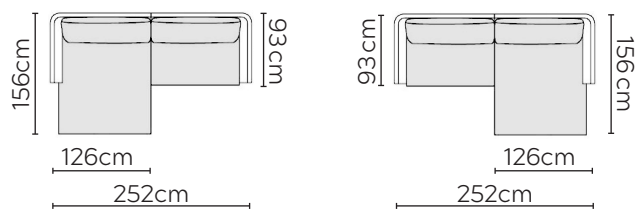

SITS BETTY SOFA

* NOT TO SCALE

Side Profile

W: 140cm - Wide Armchair

W: 190cm - 2 seat pads

W: 230cm - 2 seat pads

Pouf

Headrest

SOFA COMPOSITIONS

LEFT OR RIGHT COMPOSITION IS AS VIEWED FROM AN AERIAL POSITION

CORNER SOFA SET 1

LEFT

RIGHT

CORNER SOFA SET 2

LEFT

RIGHT

CORNER SOFA SET A

CORNER SOFA SET B

LEFT

RIGHT

CORNER SOFA SET C

LEFT

RIGHT

CORNER SOFA SET D

Please allow for a +/- 3cm tolerance on all product elements