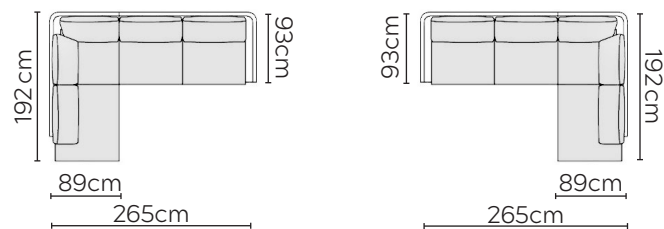

SITS BETTY SOFA

* NOT TO SCALE

Side Profile

W: 140cm - Wide Armchair

W: 190cm - 2 seat pads

W: 230cm - 2 seat pads

Pouf

Headrest

SOFA COMPOSITIONS

LEFT OR RIGHT COMPOSITION IS AS VIEWED FROM AN AERIAL POSITION

CORNER SOFA SET 1

LEFT

RIGHT

CORNER SOFA SET 2

LEFT

RIGHT

CORNER SOFA SET A

CORNER SOFA SET B

LEFT

RIGHT

CORNER SOFA SET C

LEFT

RIGHT

CORNER SOFA SET D

Please allow for a +/- 3cm tolerance on all product elements