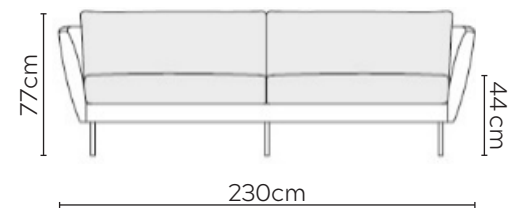

SITS BETTY SOFA

* NOT TO SCALE

Side Profile

W: 140cm - Wide Armchair

W: 190cm - 2 seat pads

W: 230cm - 2 seat pads

Pouf

Headrest

SOFA COMPOSITIONS

LEFT OR RIGHT COMPOSITION IS AS VIEWED FROM AN AERIAL POSITION

CORNER SOFA SET 1

LEFT

RIGHT

CORNER SOFA SET 2

LEFT

RIGHT

CORNER SOFA SET A

CORNER SOFA SET B

LEFT

RIGHT

CORNER SOFA SET C

LEFT

RIGHT

CORNER SOFA SET D

Please allow for a +/- 3cm tolerance on all product elements