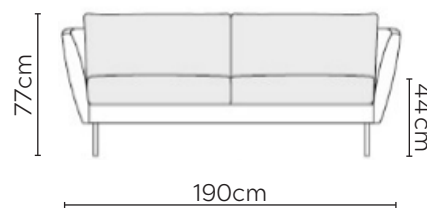

SITS BETTY SOFA

* NOT TO SCALE

Side Profile

W: 140cm - Wide Armchair

W: 190cm - 2 seat pads

W: 230cm - 2 seat pads

Pouf

Headrest

SOFA COMPOSITIONS

LEFT OR RIGHT COMPOSITION IS AS VIEWED FROM AN AERIAL POSITION

CORNER SOFA SET 1

LEFT

RIGHT

CORNER SOFA SET 2

LEFT

RIGHT

CORNER SOFA SET A

CORNER SOFA SET B

LEFT

RIGHT

CORNER SOFA SET C

LEFT

RIGHT

CORNER SOFA SET D

Please allow for a +/- 3cm tolerance on all product elements