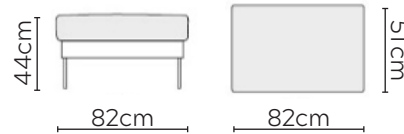

SITS BETTY SOFA

* NOT TO SCALE

Side Profile

W: 140cm - Wide Armchair

W: 190cm - 2 seat pads

W: 230cm - 2 seat pads

Pouf

Headrest

SOFA COMPOSITIONS

LEFT OR RIGHT COMPOSITION IS AS VIEWED FROM AN AERIAL POSITION

CORNER SOFA SET 1

LEFT

RIGHT

CORNER SOFA SET 2

LEFT

RIGHT