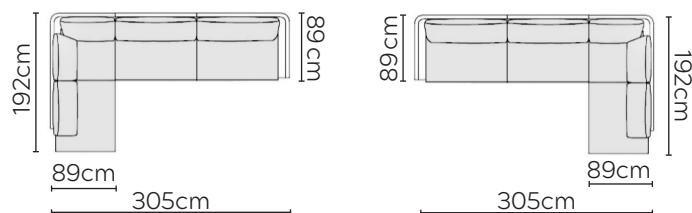

SITS BETTY SOFA

* NOT TO SCALE

Side Profile

W: 140cm - Wide Armchair

W: 190cm - 2 seat pads

W: 230cm - 2 seat pads

Pouf

Headrest

SOFA COMPOSITIONS

LEFT OR RIGHT COMPOSITION IS AS VIEWED FROM AN AERIAL POSITION

CORNER SOFA SET 1

LEFT

RIGHT

CORNER SOFA SET 2

LEFT

RIGHT

CORNER SOFA SET A

CORNER SOFA SET B

LEFT

RIGHT

CORNER SOFA SET C

LEFT

RIGHT

CORNER SOFA SET D

Please allow for a +/- 3cm tolerance on all product elements