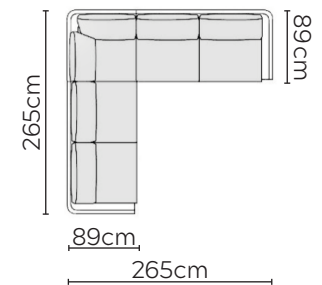

SITS BETTY SOFA

* NOT TO SCALE

Side Profile

W: 140cm - Wide Armchair

W: 190cm - 2 seat pads

W: 230cm - 2 seat pads

Pouf

Headrest

SOFA COMPOSITIONS

LEFT OR RIGHT COMPOSITION IS AS VIEWED FROM AN AERIAL POSITION

CORNER SOFA SET 1

LEFT

RIGHT

CORNER SOFA SET 2

LEFT

RIGHT

CORNER SOFA SET A

CORNER SOFA SET B

LEFT

RIGHT

CORNER SOFA SET C

LEFT

RIGHT

CORNER SOFA SET D

Please allow for a +/- 3cm tolerance on all product elements