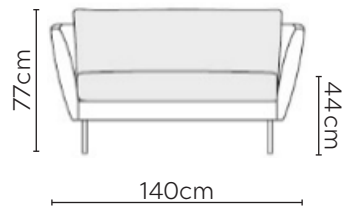

SITS BETTY SOFA

* NOT TO SCALE

Side Profile

W: 140cm - Wide Armchair

W: 190cm - 2 seat pads

W: 230cm - 2 seat pads

Pouf

Headrest

SOFA COMPOSITIONS

LEFT OR RIGHT COMPOSITION IS AS VIEWED FROM AN AERIAL POSITION

CORNER SOFA SET 1

LEFT

RIGHT

CORNER SOFA SET 2

LEFT

RIGHT

CORNER SOFA SET A

CORNER SOFA SET B

LEFT

RIGHT

CORNER SOFA SET C

LEFT

RIGHT

CORNER SOFA SET D

Please allow for a +/- 3cm tolerance on all product elements