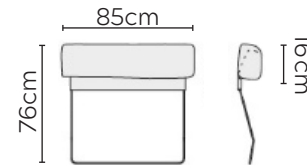

SITS BETTY SOFA

* NOT TO SCALE

Side Profile

W: 140cm - Wide Armchair

W: 190cm - 2 seat pads

W: 230cm - 2 seat pads

Pouf

Headrest

SOFA COMPOSITIONS

LEFT OR RIGHT COMPOSITION IS AS VIEWED FROM AN AERIAL POSITION

CORNER SOFA SET 1

LEFT

RIGHT

CORNER SOFA SET 2

LEFT

RIGHT

CORNER SOFA SET A

CORNER SOFA SET B

LEFT

RIGHT

CORNER SOFA SET C

LEFT

RIGHT

CORNER SOFA SET D

Please allow for a +/- 3cm tolerance on all product elements