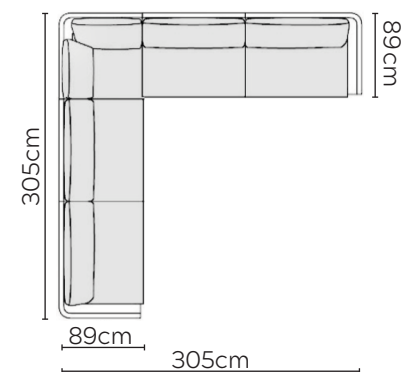

SITS BETTY SOFA

* NOT TO SCALE

Side Profile

W: 140cm - Wide Armchair

W: 190cm - 2 seat pads

W: 230cm - 2 seat pads

Pouf

Headrest

SOFA COMPOSITIONS

LEFT OR RIGHT COMPOSITION IS AS VIEWED FROM AN AERIAL POSITION

CORNER SOFA SET 1

LEFT

RIGHT

CORNER SOFA SET 2

LEFT

RIGHT

CORNER SOFA SET A

CORNER SOFA SET B

LEFT

RIGHT

CORNER SOFA SET C

LEFT

RIGHT

CORNER SOFA SET D

Please allow for a +/- 3cm tolerance on all product elements