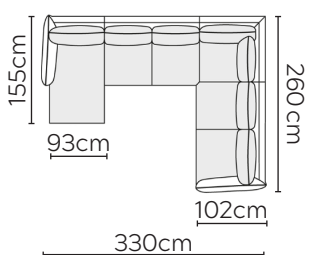

# EMMA SOFA

\* NOT TO SCALE

Side Profile

W: 186cm - 2 seat pads

W: 226cm - 2 seat pads

W: 257cm - 2 seat pads  
2-part base

W: 257cm - 3 seat pads  
2-part base

Pouf

## SOFA COMPOSITIONS

LEFT OR RIGHT COMPOSITION IS AS VIEWED FROM AN AERIAL POSITION

SOFA SET 1

LEFT

RIGHT

CORNER SOFA SET 2

LEFT

RIGHT

LEFT

RIGHT

CORNER SOFA SET 8

LEFT

RIGHT

CORNER SOFA SET 9

LEFT

RIGHT

CORNER SOFA SET 10

LEFT

RIGHT

Please allow for a +3cm tolerance on all product elements