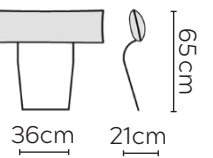

# EMMA SOFA

\* NOT TO SCALE

Side Profile

W: 186cm - 2 seat pads

W: 226cm - 2 seat pads

W: 257cm - 2 seat pads  
2-part base

W: 257cm - 3 seat pads  
2-part base

Pouf

Medium Headrest

Large Headrest

## SOFA COMPOSITIONS

LEFT OR RIGHT COMPOSITION IS AS VIEWED FROM AN AERIAL POSITION

SOFA SET 1

LEFT

RIGHT

CORNER SOFA SET 2

LEFT

RIGHT

CORNER SOFA SET 10

LEFT

RIGHT

Please allow for a +3cm tolerance on all product elements