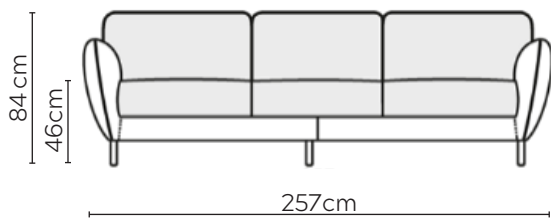

# EMMA SOFA

\* NOT TO SCALE

Side Profile

W: 186cm - 2 seat pads

W: 226cm - 2 seat pads

W: 257cm - 2 seat pads  
2-part base

W: 257cm - 3 seat pads  
2-part base

Pouf

Medium Headrest

Large Headrest

## SOFA COMPOSITIONS

LEFT OR RIGHT COMPOSITION IS AS VIEWED FROM AN AERIAL POSITION

SOFA SET 1

LEFT

RIGHT

CORNER SOFA SET 2

LEFT

RIGHT

CORNER SOFA SET 10

LEFT

RIGHT

Please allow for a +3cm tolerance on all product elements