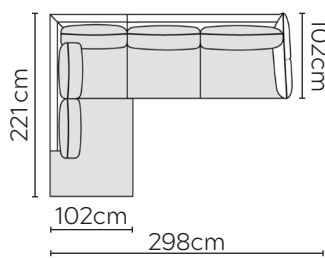

# EMMA SOFA

\* NOT TO SCALE

Side Profile

W: 186cm - 2 seat pads

W: 226cm - 2 seat pads

W: 257cm - 2 seat pads  
2-part base

W: 257cm - 3 seat pads  
2-part base

Pouf

## SOFA COMPOSITIONS

LEFT OR RIGHT COMPOSITION IS AS VIEWED FROM AN AERIAL POSITION

SOFA SET 1

LEFT

RIGHT

CORNER SOFA SET 2

LEFT

RIGHT

CORNER SOFA SET 3

LEFT

RIGHT

CORNER SOFA SET 4

LEFT

RIGHT

CORNER SOFA SET 6

CORNER SOFA SET 7