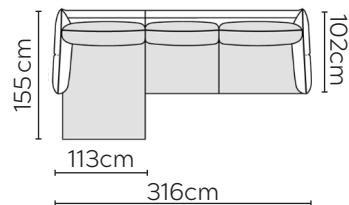

# EMMA SOFA

\* NOT TO SCALE

Side Profile

W: 186cm - 2 seat pads

W: 226cm - 2 seat pads

W: 257cm - 2 seat pads  
2-part base

W: 257cm - 3 seat pads  
2-part base

Pouf

## SOFA COMPOSITIONS

LEFT OR RIGHT COMPOSITION IS AS VIEWED FROM AN AERIAL POSITION

SOFA SET 1

LEFT

RIGHT

CORNER SOFA SET 2

LEFT

RIGHT