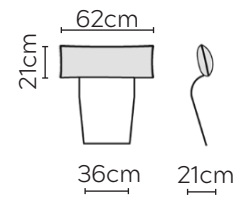

# EMMA SOFA

\* NOT TO SCALE

Side Profile

W: 186cm - 2 seat pads

W: 226cm - 2 seat pads

W: 257cm - 2 seat pads  
2-part base

W: 257cm - 3 seat pads  
2-part base

Pouf

Medium Headrest

Large Headrest

## SOFA COMPOSITIONS

LEFT OR RIGHT COMPOSITION IS AS VIEWED FROM AN AERIAL POSITION

SOFA SET 1

LEFT

RIGHT

CORNER SOFA SET 2

LEFT

RIGHT

CORNER SOFA SET 10

LEFT

RIGHT

Please allow for a +3cm tolerance on all product elements