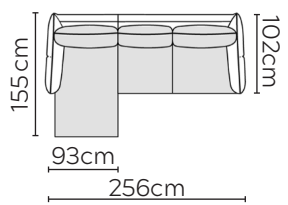

# EMMA SOFA

\* NOT TO SCALE

Side Profile

W: 186cm - 2 seat pads

W: 226cm - 2 seat pads

W: 257cm - 2 seat pads  
2-part base

W: 257cm - 3 seat pads  
2-part base

Pouf

Medium Headrest

Large Headrest

## SOFA COMPOSITIONS

LEFT OR RIGHT COMPOSITION IS AS VIEWED FROM AN AERIAL POSITION

SOFA SET 1

LEFT

RIGHT

CORNER SOFA SET 2

LEFT

RIGHT

CORNER SOFA SET 10

LEFT

RIGHT

Please allow for a +3cm tolerance on all product elements