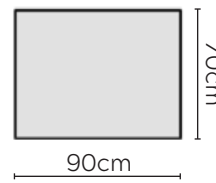

# EMMA SOFA

\* NOT TO SCALE

Side Profile

W: 186cm - 2 seat pads

W: 226cm - 2 seat pads

W: 257cm - 2 seat pads  
2-part base

W: 257cm - 3 seat pads  
2-part base

Pouf

Medium Headrest

Large Headrest

## SOFA COMPOSITIONS

LEFT OR RIGHT COMPOSITION IS AS VIEWED FROM AN AERIAL POSITION

SOFA SET 1

LEFT

RIGHT

CORNER SOFA SET 2

LEFT

RIGHT

CORNER SOFA SET 10

LEFT

RIGHT

Please allow for a +3cm tolerance on all product elements