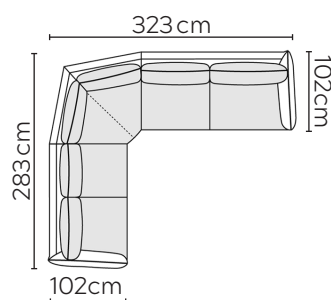

# EMMA SOFA

\* NOT TO SCALE

Side Profile

W: 186cm - 2 seat pads

W: 226cm - 2 seat pads

W: 257cm - 2 seat pads  
2-part base

W: 257cm - 3 seat pads  
2-part base

Pouf

## SOFA COMPOSITIONS

LEFT OR RIGHT COMPOSITION IS AS VIEWED FROM AN AERIAL POSITION

SOFA SET 1

LEFT

RIGHT

CORNER SOFA SET 2

LEFT

RIGHT

LEFT

RIGHT

CORNER SOFA SET 8

LEFT

RIGHT

CORNER SOFA SET 9

LEFT

RIGHT

CORNER SOFA SET 10

LEFT

RIGHT

Please allow for a +3cm tolerance on all product elements