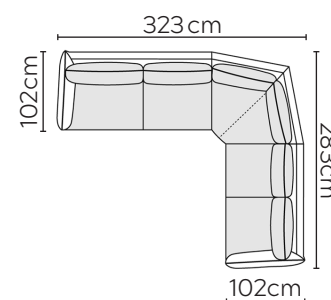

# EMMA SOFA

\* NOT TO SCALE

Side Profile

W: 186cm - 2 seat pads

W: 226cm - 2 seat pads

W: 257cm - 2 seat pads  
2-part base

W: 257cm - 3 seat pads  
2-part base

Pouf

## SOFA COMPOSITIONS

LEFT OR RIGHT COMPOSITION IS AS VIEWED FROM AN AERIAL POSITION

SOFA SET 1

LEFT

RIGHT

CORNER SOFA SET 2

LEFT

RIGHT

LEFT

RIGHT

CORNER SOFA SET 8

LEFT

RIGHT

CORNER SOFA SET 9

LEFT

RIGHT

CORNER SOFA SET 10

LEFT

RIGHT

Please allow for a +3cm tolerance on all product elements