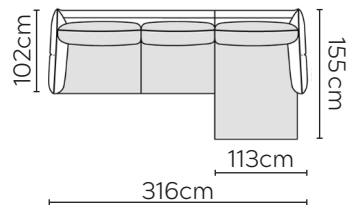

# EMMA SOFA

\* NOT TO SCALE

Side Profile

W: 186cm - 2 seat pads

W: 226cm - 2 seat pads

W: 257cm - 2 seat pads  
2-part base

W: 257cm - 3 seat pads  
2-part base

Pouf

## SOFA COMPOSITIONS

LEFT OR RIGHT COMPOSITION IS AS VIEWED FROM AN AERIAL POSITION

SOFA SET 1

LEFT

RIGHT

CORNER SOFA SET 2

LEFT

RIGHT

CORNER SOFA SET 10

LEFT

RIGHT

Please allow for a +3cm tolerance on all product elements