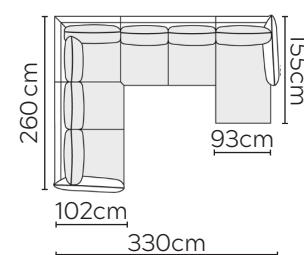

# EMMA SOFA

\* NOT TO SCALE

Side Profile

W: 186cm - 2 seat pads

W: 226cm - 2 seat pads

W: 257cm - 2 seat pads  
2-part base

W: 257cm - 3 seat pads  
2-part base

Pouf

## SOFA COMPOSITIONS

LEFT OR RIGHT COMPOSITION IS AS VIEWED FROM AN AERIAL POSITION

SOFA SET 1

LEFT

RIGHT

CORNER SOFA SET 2

LEFT

RIGHT

LEFT

RIGHT

CORNER SOFA SET 8

LEFT

RIGHT

CORNER SOFA SET 9

LEFT

RIGHT

CORNER SOFA SET 10

LEFT

RIGHT

Please allow for a +3cm tolerance on all product elements