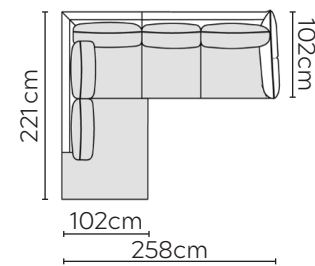

CORNER SOFA SET 3

LEFT