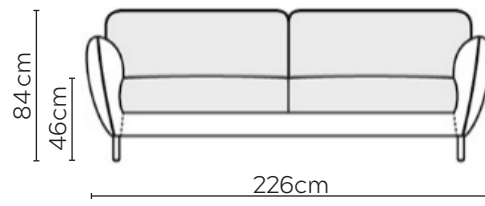

# EMMA SOFA

\* NOT TO SCALE

Side Profile

W: 186cm - 2 seat pads

W: 226cm - 2 seat pads

W: 257cm - 2 seat pads  
2-part base

W: 257cm - 3 seat pads  
2-part base

Pouf

Medium Headrest

Large Headrest

## SOFA COMPOSITIONS

LEFT OR RIGHT COMPOSITION IS AS VIEWED FROM AN AERIAL POSITION

SOFA SET 1

LEFT

RIGHT

CORNER SOFA SET 2

LEFT

RIGHT

CORNER SOFA SET 10

LEFT

RIGHT

Please allow for a +3cm tolerance on all product elements