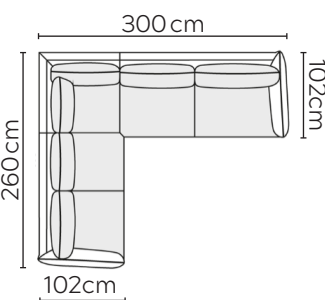

CORNER SOFA SET 8

LEFT