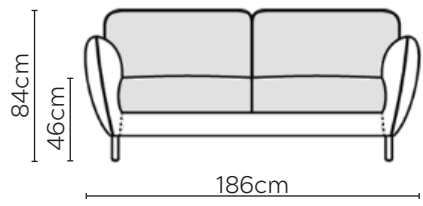

# EMMA SOFA

\* NOT TO SCALE

Side Profile

W: 186cm - 2 seat pads

W: 226cm - 2 seat pads

W: 257cm - 2 seat pads  
2-part base

W: 257cm - 3 seat pads  
2-part base

Pouf

Medium Headrest

Large Headrest

## SOFA COMPOSITIONS

LEFT OR RIGHT COMPOSITION IS AS VIEWED FROM AN AERIAL POSITION

SOFA SET 1

LEFT

RIGHT

CORNER SOFA SET 2

LEFT

RIGHT

CORNER SOFA SET 10

LEFT

RIGHT

Please allow for a +3cm tolerance on all product elements