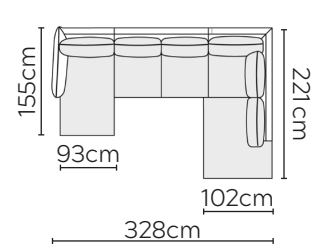

CORNER SOFA SET 7

RIGHT