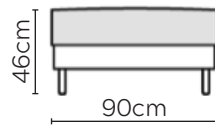

# EMMA SOFA

\* NOT TO SCALE

Side Profile

W: 186cm - 2 seat pads

W: 226cm - 2 seat pads

W: 257cm - 2 seat pads  
2-part base

W: 257cm - 3 seat pads  
2-part base

Pouf

Medium Headrest

Large Headrest

## SOFA COMPOSITIONS

LEFT OR RIGHT COMPOSITION IS AS VIEWED FROM AN AERIAL POSITION

SOFA SET 1

LEFT

RIGHT

CORNER SOFA SET 2

LEFT

RIGHT