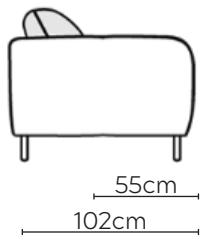

# EMMA SOFA

\* NOT TO SCALE

Side Profile

W: 186cm - 2 seat pads

W: 226cm - 2 seat pads

W: 257cm - 2 seat pads  
2-part base

W: 257cm - 3 seat pads  
2-part base

Pouf

Medium Headrest

Large Headrest

## SOFA COMPOSITIONS

LEFT OR RIGHT COMPOSITION IS AS VIEWED FROM AN AERIAL POSITION

SOFA SET 1

LEFT

RIGHT

CORNER SOFA SET 2

LEFT

RIGHT

CORNER SOFA SET 10

LEFT

RIGHT

Please allow for a +3cm tolerance on all product elements