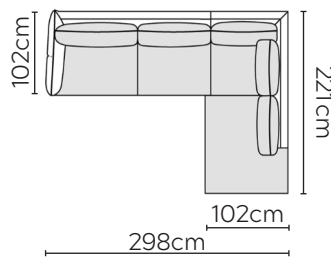

# EMMA SOFA

\* NOT TO SCALE

Side Profile

W: 186cm - 2 seat pads

W: 226cm - 2 seat pads

W: 257cm - 2 seat pads  
2-part base

W: 257cm - 3 seat pads  
2-part base

Pouf

## SOFA COMPOSITIONS

LEFT OR RIGHT COMPOSITION IS AS VIEWED FROM AN AERIAL POSITION

SOFA SET 1

LEFT

RIGHT

CORNER SOFA SET 2

LEFT

RIGHT

CORNER SOFA SET 3

LEFT

RIGHT

CORNER SOFA SET 4

LEFT

RIGHT

CORNER SOFA SET 6

CORNER SOFA SET 7

CORNER SOFA SET 10

LEFT

RIGHT

Please allow for a +3cm tolerance on all product elements