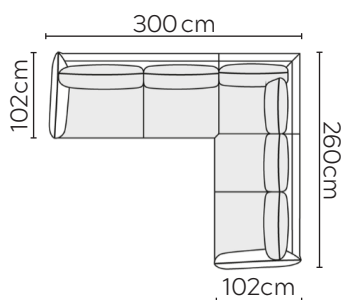

# EMMA SOFA

\* NOT TO SCALE

Side Profile

W: 186cm - 2 seat pads

W: 226cm - 2 seat pads

W: 257cm - 2 seat pads  
2-part base

W: 257cm - 3 seat pads  
2-part base

Pouf

## SOFA COMPOSITIONS

LEFT OR RIGHT COMPOSITION IS AS VIEWED FROM AN AERIAL POSITION

SOFA SET 1

LEFT

RIGHT

CORNER SOFA SET 2

LEFT

RIGHT

LEFT

RIGHT

CORNER SOFA SET 8

LEFT

RIGHT

CORNER SOFA SET 9

LEFT

RIGHT

CORNER SOFA SET 10

LEFT

RIGHT

Please allow for a +3cm tolerance on all product elements