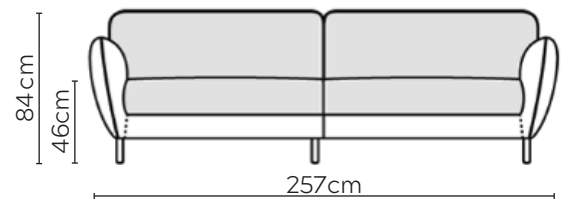

# EMMA SOFA

\* NOT TO SCALE

Side Profile

W: 186cm - 2 seat pads

W: 226cm - 2 seat pads

W: 257cm - 2 seat pads  
2-part base

W: 257cm - 3 seat pads  
2-part base

Pouf

Medium Headrest

Large Headrest

## SOFA COMPOSITIONS

LEFT OR RIGHT COMPOSITION IS AS VIEWED FROM AN AERIAL POSITION

SOFA SET 1

LEFT

RIGHT

CORNER SOFA SET 2

LEFT

RIGHT

CORNER SOFA SET 10

LEFT

RIGHT

Please allow for a +3cm tolerance on all product elements