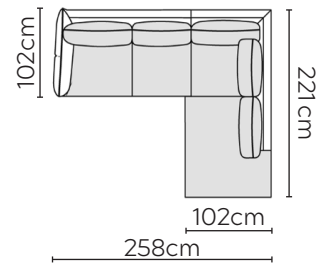

CORNER SOFA SET 3

RIGHT