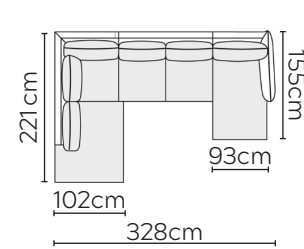

# EMMA SOFA

\* NOT TO SCALE

Side Profile

W: 186cm - 2 seat pads

W: 226cm - 2 seat pads

W: 257cm - 2 seat pads  
2-part base

W: 257cm - 3 seat pads  
2-part base

Pouf

## SOFA COMPOSITIONS

LEFT OR RIGHT COMPOSITION IS AS VIEWED FROM AN AERIAL POSITION

SOFA SET 1

LEFT

RIGHT

CORNER SOFA SET 2

LEFT

RIGHT

CORNER SOFA SET 3

LEFT

RIGHT

CORNER SOFA SET 4

LEFT

RIGHT

CORNER SOFA SET 6

CORNER SOFA SET 7

CORNER SOFA SET 10

LEFT

RIGHT

Please allow for a +3cm tolerance on all product elements