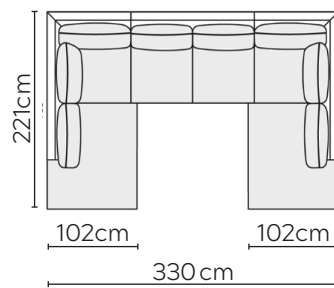

# EMMA SOFA

\* NOT TO SCALE

Side Profile

W: 186cm - 2 seat pads

W: 226cm - 2 seat pads

W: 257cm - 2 seat pads  
2-part base

W: 257cm - 3 seat pads  
2-part base

Pouf

## SOFA COMPOSITIONS

LEFT OR RIGHT COMPOSITION IS AS VIEWED FROM AN AERIAL POSITION

SOFA SET 1

LEFT

RIGHT

CORNER SOFA SET 2

LEFT

RIGHT

CORNER SOFA SET 3

LEFT

RIGHT

CORNER SOFA SET 4

LEFT

RIGHT

CORNER SOFA SET 6

CORNER SOFA SET 7