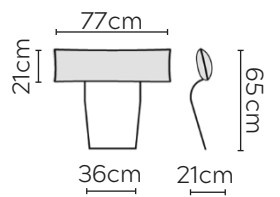

# EMMA SOFA

\* NOT TO SCALE

Side Profile

W: 186cm - 2 seat pads

W: 226cm - 2 seat pads

W: 257cm - 2 seat pads  
2-part base

W: 257cm - 3 seat pads  
2-part base

Pouf

Medium Headrest

Large Headrest

## SOFA COMPOSITIONS

LEFT OR RIGHT COMPOSITION IS AS VIEWED FROM AN AERIAL POSITION

SOFA SET 1

LEFT

RIGHT

CORNER SOFA SET 2

LEFT

RIGHT

CORNER SOFA SET 10

LEFT

RIGHT

Please allow for a +3cm tolerance on all product elements