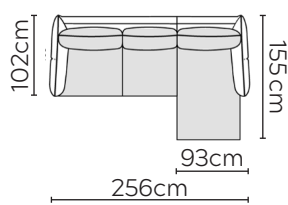

# EMMA SOFA

\* NOT TO SCALE

Side Profile

W: 186cm - 2 seat pads

W: 226cm - 2 seat pads

W: 257cm - 2 seat pads  
2-part base

W: 257cm - 3 seat pads  
2-part base

Pouf

Medium Headrest

Large Headrest

## SOFA COMPOSITIONS

LEFT OR RIGHT COMPOSITION IS AS VIEWED FROM AN AERIAL POSITION

SOFA SET 1

LEFT

RIGHT

CORNER SOFA SET 2

LEFT

RIGHT

CORNER SOFA SET 10

LEFT

RIGHT

Please allow for a +3cm tolerance on all product elements