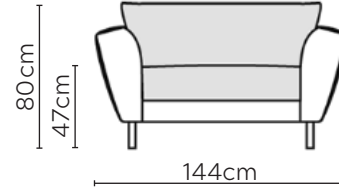

# GUSTAV SOFA

\* NOT TO SCALE

Side Profile

W: 124cm - Armchair

W: 144cm - Wide Armchair

W: 194cm - 2 seat pads

W: 234cm - 2 seat pads

W: 265cm - 2 seat pads,  
2-part base

## SOFA COMPOSITIONS

LEFT OR RIGHT COMPOSITION IS AS VIEWED FROM AN AERIAL POSITION

SOFA SET 1

LEFT

RIGHT

CORNER SOFA SET 2

LEFT

RIGHT

CORNER SOFA SET 3

LEFT

RIGHT

CORNER SOFA SET 4

LEFT

RIGHT

Please allow for a +3cm tolerance on all product elements