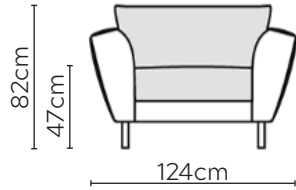

# GUSTAV SOFA

\* NOT TO SCALE

Side Profile

W: 124cm - Armchair

W: 144cm - Wide Armchair

W: 194cm - 2 seat pads

W: 234cm - 2 seat pads

W: 265cm - 2 seat pads,  
2-part base

## SOFA COMPOSITIONS

LEFT OR RIGHT COMPOSITION IS AS VIEWED FROM AN AERIAL POSITION

SOFA SET 1

LEFT

RIGHT

CORNER SOFA SET 2

LEFT

RIGHT

CORNER SOFA SET 3

LEFT

RIGHT

CORNER SOFA SET 4

LEFT

RIGHT

Please allow for a +3cm tolerance on all product elements