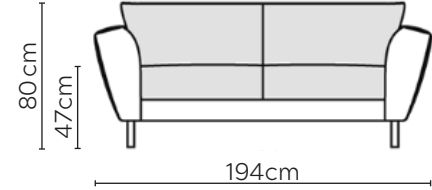

# GUSTAV SOFA

\* NOT TO SCALE

Side Profile

W: 124cm - Armchair

W: 144cm - Wide Armchair

W: 194cm - 2 seat pads

W: 234cm - 2 seat pads

W: 265cm - 2 seat pads,  
2-part base

## SOFA COMPOSITIONS

LEFT OR RIGHT COMPOSITION IS AS VIEWED FROM AN AERIAL POSITION

SOFA SET 1

LEFT

RIGHT

CORNER SOFA SET 2

LEFT

RIGHT

CORNER SOFA SET 3

LEFT

RIGHT

CORNER SOFA SET 4

LEFT

RIGHT

Please allow for a +3cm tolerance on all product elements