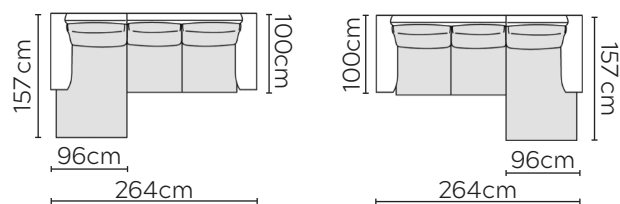

# GUSTAV SOFA

\* NOT TO SCALE

Side Profile

W: 124cm - Armchair

W: 144cm - Wide Armchair

W: 194cm - 2 seat pads

W: 234cm - 2 seat pads

W: 265cm - 2 seat pads,  
2-part base

## SOFA COMPOSITIONS

LEFT OR RIGHT COMPOSITION IS AS VIEWED FROM AN AERIAL POSITION

SOFA SET 1

LEFT

RIGHT

CORNER SOFA SET 2

LEFT

RIGHT

CORNER SOFA SET 3

LEFT

RIGHT

CORNER SOFA SET 4

LEFT

RIGHT

Please allow for a +3cm tolerance on all product elements