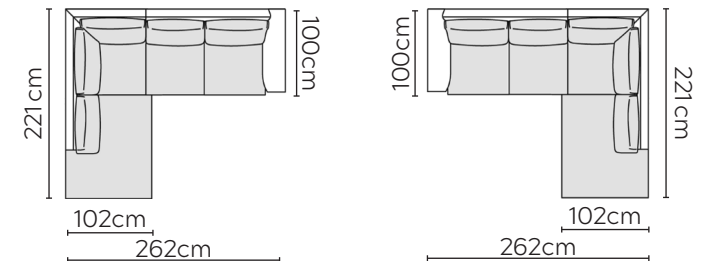

# GUSTAV SOFA

\* NOT TO SCALE

Side Profile

W: 124cm - Armchair

W: 144cm - Wide Armchair

W: 194cm - 2 seat pads

W: 234cm - 2 seat pads

W: 265cm - 2 seat pads,  
2-part base

## SOFA COMPOSITIONS

LEFT OR RIGHT COMPOSITION IS AS VIEWED FROM AN AERIAL POSITION

SOFA SET 1

LEFT

RIGHT

CORNER SOFA SET 2

LEFT

RIGHT

CORNER SOFA SET 3

LEFT

RIGHT

CORNER SOFA SET 4

LEFT

RIGHT

Please allow for a +3cm tolerance on all product elements