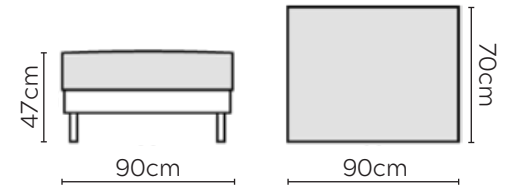

# GUSTAV SOFA

\* NOT TO SCALE

Side Profile

W: 124cm - Armchair

W: 144cm - Wide Armchair

W: 194cm - 2 seat pads

W: 234cm - 2 seat pads

W: 265cm - 2 seat pads,  
2-part base

## SOFA COMPOSITIONS

LEFT OR RIGHT COMPOSITION IS AS VIEWED FROM AN AERIAL POSITION

SOFA SET 1

LEFT

RIGHT

CORNER SOFA SET 2

LEFT

RIGHT

CORNER SOFA SET 3

LEFT

RIGHT

CORNER SOFA SET 4

LEFT

RIGHT

Please allow for a +3cm tolerance on all product elements