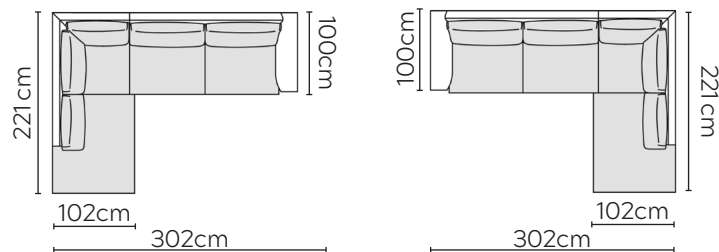

# GUSTAV SOFA

\* NOT TO SCALE

Side Profile

W: 124cm - Armchair

W: 144cm - Wide Armchair

W: 194cm - 2 seat pads

W: 234cm - 2 seat pads

W: 265cm - 2 seat pads,  
2-part base

## SOFA COMPOSITIONS

LEFT OR RIGHT COMPOSITION IS AS VIEWED FROM AN AERIAL POSITION

SOFA SET 1

LEFT

RIGHT

CORNER SOFA SET 2

LEFT

RIGHT

CORNER SOFA SET 3

LEFT

RIGHT

CORNER SOFA SET 4

LEFT

RIGHT

Please allow for a +3cm tolerance on all product elements