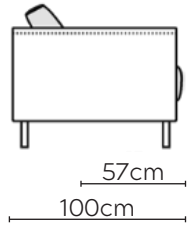

# GUSTAV SOFA

\* NOT TO SCALE

Side Profile

W: 124cm - Armchair

W: 144cm - Wide Armchair

W: 194cm - 2 seat pads

W: 234cm - 2 seat pads

W: 265cm - 2 seat pads,  
2-part base

## SOFA COMPOSITIONS

LEFT OR RIGHT COMPOSITION IS AS VIEWED FROM AN AERIAL POSITION

SOFA SET 1

LEFT

RIGHT

CORNER SOFA SET 2

LEFT

RIGHT

CORNER SOFA SET 3

LEFT

RIGHT

CORNER SOFA SET 4

LEFT

RIGHT

Please allow for a +3cm tolerance on all product elements