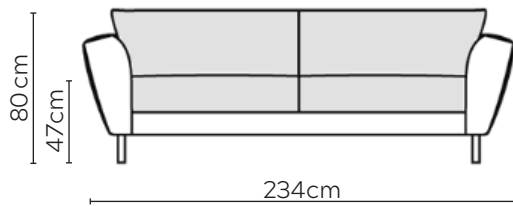

# GUSTAV SOFA

\* NOT TO SCALE

Side Profile

W: 124cm - Armchair

W: 144cm - Wide Armchair

W: 194cm - 2 seat pads

W: 234cm - 2 seat pads

W: 265cm - 2 seat pads,  
2-part base

## SOFA COMPOSITIONS

LEFT OR RIGHT COMPOSITION IS AS VIEWED FROM AN AERIAL POSITION

SOFA SET 1

LEFT

RIGHT

CORNER SOFA SET 2

LEFT

RIGHT

CORNER SOFA SET 3

LEFT

RIGHT

CORNER SOFA SET 4

LEFT

RIGHT

Please allow for a +3cm tolerance on all product elements