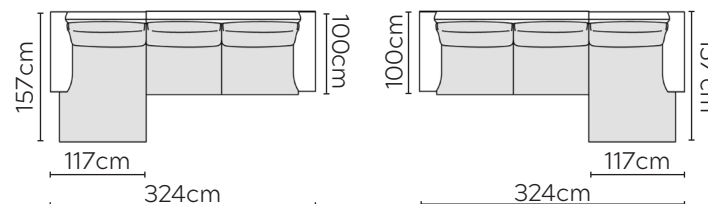

# GUSTAV SOFA

\* NOT TO SCALE

Side Profile

W: 124cm - Armchair

W: 144cm - Wide Armchair

W: 194cm - 2 seat pads

W: 234cm - 2 seat pads

W: 265cm - 2 seat pads,  
2-part base

## SOFA COMPOSITIONS

LEFT OR RIGHT COMPOSITION IS AS VIEWED FROM AN AERIAL POSITION

SOFA SET 1

LEFT

RIGHT

CORNER SOFA SET 2

LEFT

RIGHT

CORNER SOFA SET 3

LEFT

RIGHT

CORNER SOFA SET 4

LEFT

RIGHT

Please allow for a +3cm tolerance on all product elements