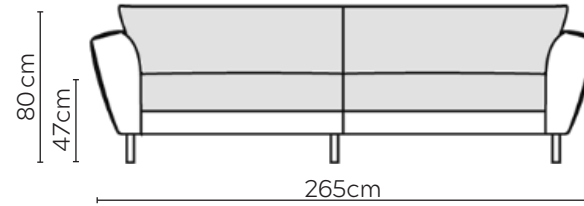

# GUSTAV SOFA

\* NOT TO SCALE

Side Profile

W: 124cm - Armchair

W: 144cm - Wide Armchair

W: 194cm - 2 seat pads

W: 234cm - 2 seat pads

W: 265cm - 2 seat pads,  
2-part base

## SOFA COMPOSITIONS

LEFT OR RIGHT COMPOSITION IS AS VIEWED FROM AN AERIAL POSITION

SOFA SET 1

LEFT

RIGHT

CORNER SOFA SET 2

LEFT

RIGHT

CORNER SOFA SET 3

LEFT

RIGHT

CORNER SOFA SET 4

LEFT

RIGHT

Please allow for a +3cm tolerance on all product elements