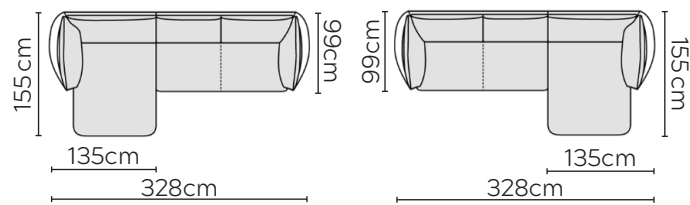

BONNIE SOFA

* NOT TO SCALE

Side Profile

W: 220cm - 1 seat pad

W: 240cm - 2 seat pads

W: 240cm - 2 seat pads
2-part base

W: 270cm - 2 seat pads
2-part base

Pouf

SOFA COMPOSITIONS

LEFT OR RIGHT COMPOSITION IS AS VIEWED FROM AN AERIAL POSITION

SOFA SET 1

LEFT

RIGHT

CORNER SOFA SET 2

LEFT

RIGHT

CORNER SOFA SET A

LEFT

RIGHT

CORNER SOFA SET B

LEFT

RIGHT

CORNER SOFA SET C

CORNER SOFA SET D

CORNER SOFA SET E

LEFT

RIGHT

Please allow for a +3cm tolerance on all product elements