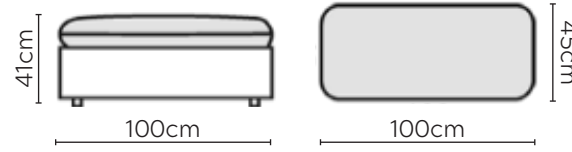

BONNIE SOFA

* NOT TO SCALE

Side Profile

W: 220cm - 1 seat pad

W: 240cm - 2 seat pads

W: 240cm - 2 seat pads
2-part base

W: 270cm - 2 seat pads
2-part base

Pouf

SOFA COMPOSITIONS

LEFT OR RIGHT COMPOSITION IS AS VIEWED FROM AN AERIAL POSITION

SOFA SET 1

LEFT

RIGHT

CORNER SOFA SET 2

LEFT

RIGHT

CORNER SOFA SET E

LEFT

RIGHT

Please allow for a +3cm tolerance on all product elements