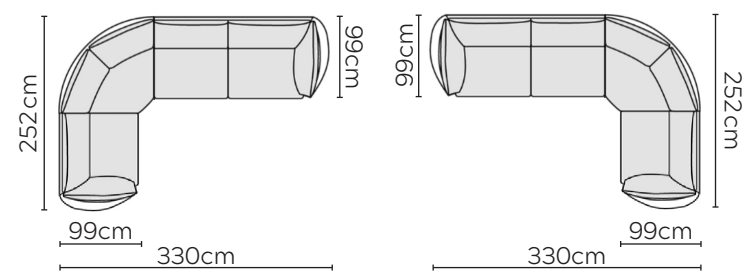

BONNIE SOFA

* NOT TO SCALE

Side Profile

W: 220cm - 1 seat pad

W: 240cm - 2 seat pads

W: 240cm - 2 seat pads
2-part base

W: 270cm - 2 seat pads
2-part base

Pouf

SOFA COMPOSITIONS

LEFT OR RIGHT COMPOSITION IS AS VIEWED FROM AN AERIAL POSITION

SOFA SET 1

LEFT

RIGHT

CORNER SOFA SET 2

LEFT

RIGHT

CORNER SOFA SET A

LEFT

RIGHT

CORNER SOFA SET B

LEFT

RIGHT

CORNER SOFA SET C

CORNER SOFA SET D

CORNER SOFA SET E

LEFT

RIGHT

Please allow for a +3cm tolerance on all product elements