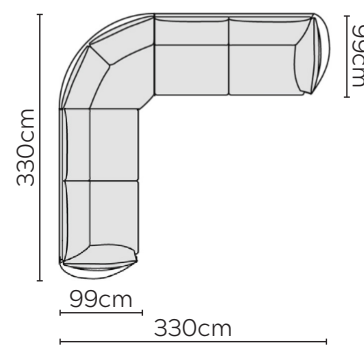

BONNIE SOFA

* NOT TO SCALE

Side Profile

W: 220cm - 1 seat pad

W: 240cm - 2 seat pads

W: 240cm - 2 seat pads
2-part base

W: 270cm - 2 seat pads
2-part base

Pouf

SOFA COMPOSITIONS

LEFT OR RIGHT COMPOSITION IS AS VIEWED FROM AN AERIAL POSITION

SOFA SET 1

LEFT

RIGHT

CORNER SOFA SET 2

LEFT

RIGHT

CORNER SOFA SET A

LEFT

RIGHT

CORNER SOFA SET B

LEFT

RIGHT

CORNER SOFA SET C

CORNER SOFA SET D

CORNER SOFA SET E

LEFT

RIGHT

Please allow for a +3cm tolerance on all product elements