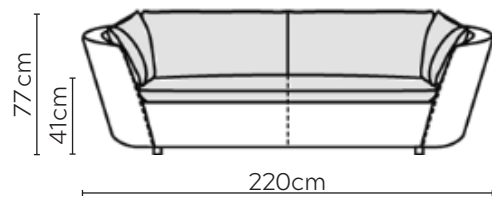

BONNIE SOFA

* NOT TO SCALE

Side Profile

W: 220cm - 1 seat pad

W: 240cm - 2 seat pads

W: 240cm - 2 seat pads
2-part base

W: 270cm - 2 seat pads
2-part base

Pouf

SOFA COMPOSITIONS

LEFT OR RIGHT COMPOSITION IS AS VIEWED FROM AN AERIAL POSITION

SOFA SET 1

LEFT

RIGHT

CORNER SOFA SET 2

LEFT

RIGHT

CORNER SOFA SET A

LEFT

RIGHT

CORNER SOFA SET B

LEFT

RIGHT

CORNER SOFA SET C

CORNER SOFA SET D

CORNER SOFA SET E

LEFT

RIGHT

Please allow for a +3cm tolerance on all product elements