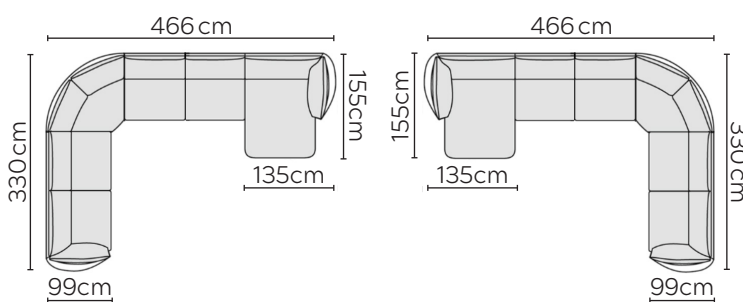

BONNIE SOFA

* NOT TO SCALE

Side Profile

W: 220cm - 1 seat pad

W: 240cm - 2 seat pads

W: 240cm - 2 seat pads
2-part base

W: 270cm - 2 seat pads
2-part base

Pouf

SOFA COMPOSITIONS

LEFT OR RIGHT COMPOSITION IS AS VIEWED FROM AN AERIAL POSITION

SOFA SET 1

LEFT

RIGHT

CORNER SOFA SET 2

LEFT

RIGHT

CORNER SOFA SET A

LEFT

RIGHT

CORNER SOFA SET B

LEFT

RIGHT

CORNER SOFA SET C

CORNER SOFA SET D

CORNER SOFA SET E

LEFT

RIGHT

Please allow for a +3cm tolerance on all product elements