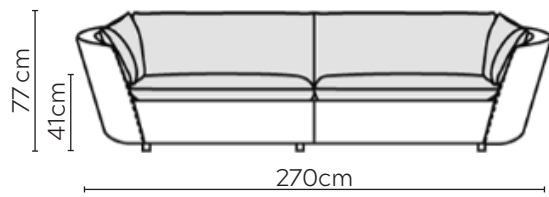

BONNIE SOFA

* NOT TO SCALE

Side Profile

W: 220cm - 1 seat pad

W: 240cm - 2 seat pads

W: 240cm - 2 seat pads
2-part base

W: 270cm - 2 seat pads
2-part base

Pouf

SOFA COMPOSITIONS

LEFT OR RIGHT COMPOSITION IS AS VIEWED FROM AN AERIAL POSITION

SOFA SET 1

LEFT

RIGHT

CORNER SOFA SET 2

LEFT

RIGHT

CORNER SOFA SET A

LEFT

RIGHT

CORNER SOFA SET B

LEFT

RIGHT

CORNER SOFA SET C

CORNER SOFA SET D

CORNER SOFA SET E

LEFT

RIGHT

Please allow for a +3cm tolerance on all product elements