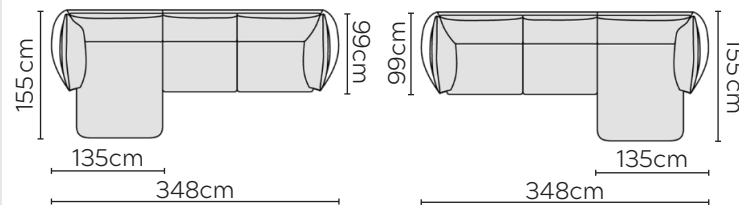

BONNIE SOFA

* NOT TO SCALE

Side Profile

W: 220cm - 1 seat pad

W: 240cm - 2 seat pads

W: 240cm - 2 seat pads
2-part base

W: 270cm - 2 seat pads
2-part base

Pouf

SOFA COMPOSITIONS

LEFT OR RIGHT COMPOSITION IS AS VIEWED FROM AN AERIAL POSITION

SOFA SET 1

LEFT

RIGHT

CORNER SOFA SET 2

LEFT

RIGHT

CORNER SOFA SET A

LEFT

RIGHT

CORNER SOFA SET B

LEFT

RIGHT

CORNER SOFA SET C

CORNER SOFA SET D

CORNER SOFA SET E

LEFT

RIGHT

Please allow for a +3cm tolerance on all product elements