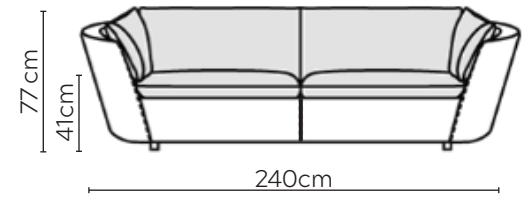

BONNIE SOFA

* NOT TO SCALE

Side Profile

W: 220cm - 1 seat pad

W: 240cm - 2 seat pads

W: 240cm - 2 seat pads
2-part base

W: 270cm - 2 seat pads
2-part base

Pouf

SOFA COMPOSITIONS

LEFT OR RIGHT COMPOSITION IS AS VIEWED FROM AN AERIAL POSITION

SOFA SET 1

LEFT

RIGHT

CORNER SOFA SET 2

LEFT

RIGHT

CORNER SOFA SET A

LEFT

RIGHT

CORNER SOFA SET B

LEFT

RIGHT

CORNER SOFA SET C

CORNER SOFA SET D

CORNER SOFA SET E

LEFT

RIGHT

Please allow for a +3cm tolerance on all product elements