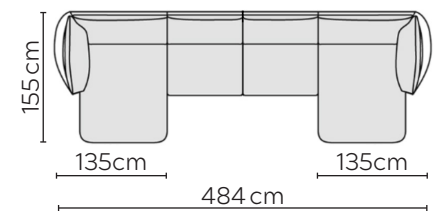

BONNIE SOFA

* NOT TO SCALE

Side Profile

W: 220cm - 1 seat pad

W: 240cm - 2 seat pads

W: 240cm - 2 seat pads
2-part base

W: 270cm - 2 seat pads
2-part base

Pouf

SOFA COMPOSITIONS

LEFT OR RIGHT COMPOSITION IS AS VIEWED FROM AN AERIAL POSITION

SOFA SET 1

LEFT

RIGHT

CORNER SOFA SET 2

LEFT

RIGHT

CORNER SOFA SET A

LEFT

RIGHT

CORNER SOFA SET B

LEFT

RIGHT

CORNER SOFA SET C

CORNER SOFA SET D

CORNER SOFA SET E

LEFT

RIGHT

Please allow for a +3cm tolerance on all product elements