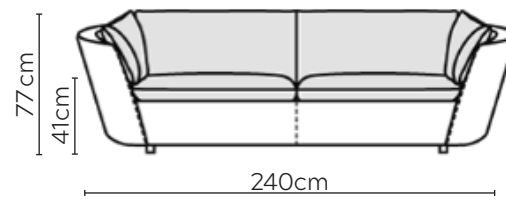

BONNIE SOFA

* NOT TO SCALE

Side Profile

W: 220cm - 1 seat pad

W: 240cm - 2 seat pads

W: 240cm - 2 seat pads
2-part base

W: 270cm - 2 seat pads
2-part base

Pouf

SOFA COMPOSITIONS

LEFT OR RIGHT COMPOSITION IS AS VIEWED FROM AN AERIAL POSITION

SOFA SET 1

LEFT

RIGHT

CORNER SOFA SET 2

LEFT

RIGHT

CORNER SOFA SET A

LEFT

RIGHT

CORNER SOFA SET B

LEFT

RIGHT

CORNER SOFA SET C

CORNER SOFA SET D

CORNER SOFA SET E

LEFT

RIGHT

Please allow for a +3cm tolerance on all product elements