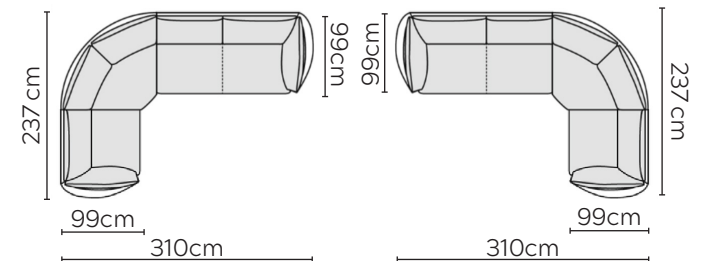

BONNIE SOFA

* NOT TO SCALE

Side Profile

W: 220cm - 1 seat pad

W: 240cm - 2 seat pads

W: 240cm - 2 seat pads
2-part base

W: 270cm - 2 seat pads
2-part base

Pouf

SOFA COMPOSITIONS

LEFT OR RIGHT COMPOSITION IS AS VIEWED FROM AN AERIAL POSITION

SOFA SET 1

LEFT

RIGHT

CORNER SOFA SET 2

LEFT

RIGHT

CORNER SOFA SET A

LEFT

RIGHT

CORNER SOFA SET B

LEFT

RIGHT

CORNER SOFA SET C

CORNER SOFA SET D

CORNER SOFA SET E

LEFT

RIGHT

Please allow for a +3cm tolerance on all product elements