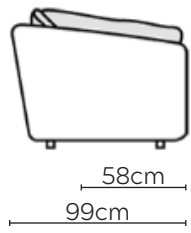

BONNIE SOFA

* NOT TO SCALE

Side Profile

W: 220cm - 1 seat pad

W: 240cm - 2 seat pads

W: 240cm - 2 seat pads
2-part base

W: 270cm - 2 seat pads
2-part base

Pouf

SOFA COMPOSITIONS

LEFT OR RIGHT COMPOSITION IS AS VIEWED FROM AN AERIAL POSITION

SOFA SET 1

LEFT

RIGHT

CORNER SOFA SET 2

LEFT

RIGHT

CORNER SOFA SET A

LEFT

RIGHT

CORNER SOFA SET B

LEFT

RIGHT

CORNER SOFA SET C

CORNER SOFA SET D

CORNER SOFA SET E

LEFT

RIGHT

Please allow for a +3cm tolerance on all product elements