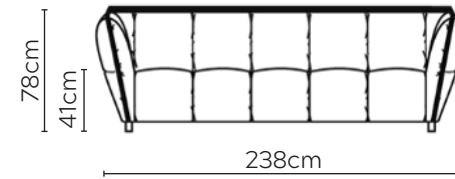

CLYDE SOFA

* NOT TO SCALE

Side Profile

W: 200cm - 1 seat pad

W: 238cm - 1 seat pad

W: 276cm - 2 seat pads,
2-part base

Pouf

SOFA COMPOSITIONS

LEFT OR RIGHT COMPOSITION IS AS VIEWED FROM AN AERIAL POSITION

CORNER SOFA SET 1

LEFT

RIGHT

CORNER SOFA SET 2

Please allow for a +/- 3cm tolerance on all product elements