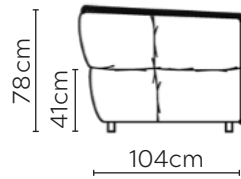

CLYDE SOFA

* NOT TO SCALE

Side Profile

W: 200cm - 1 seat pad

W: 238cm - 1 seat pad

W: 276cm - 2 seat pads,
2-part base

Pouf

SOFA COMPOSITIONS

LEFT OR RIGHT COMPOSITION IS AS VIEWED FROM AN AERIAL POSITION

CORNER SOFA SET 1

LEFT

RIGHT

CORNER SOFA SET 2

Please allow for a +/- 3cm tolerance on all product elements