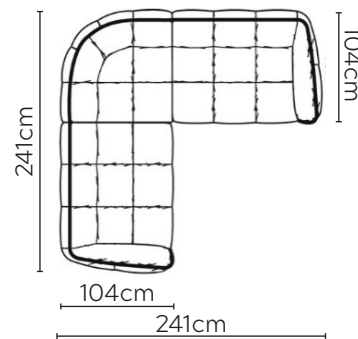

CLYDE SOFA

* NOT TO SCALE

Side Profile

W: 200cm - 1 seat pad

W: 238cm - 1 seat pad

W: 276cm - 2 seat pads,
2-part base

Pouf

SOFA COMPOSITIONS

LEFT OR RIGHT COMPOSITION IS AS VIEWED FROM AN AERIAL POSITION

CORNER SOFA SET 1

LEFT

RIGHT

CORNER SOFA SET 2

Please allow for a +/- 3cm tolerance on all product elements