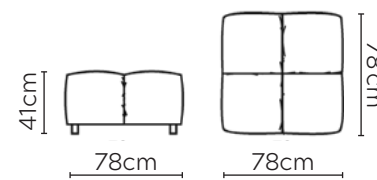

CLYDE SOFA

* NOT TO SCALE

Side Profile

W: 200cm - 1 seat pad

W: 238cm - 1 seat pad

W: 276cm - 2 seat pads,
2-part base

Pouf

SOFA COMPOSITIONS

LEFT OR RIGHT COMPOSITION IS AS VIEWED FROM AN AERIAL POSITION

CORNER SOFA SET 1

LEFT

RIGHT

CORNER SOFA SET 2

Please allow for a +/- 3cm tolerance on all product elements