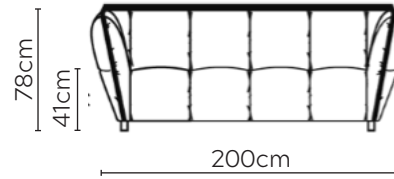

CLYDE SOFA

* NOT TO SCALE

Side Profile

W: 200cm - 1 seat pad

W: 238cm - 1 seat pad

W: 276cm - 2 seat pads,
2-part base

Pouf

SOFA COMPOSITIONS

LEFT OR RIGHT COMPOSITION IS AS VIEWED FROM AN AERIAL POSITION

CORNER SOFA SET 1

LEFT

RIGHT

CORNER SOFA SET 2

Please allow for a +/- 3cm tolerance on all product elements