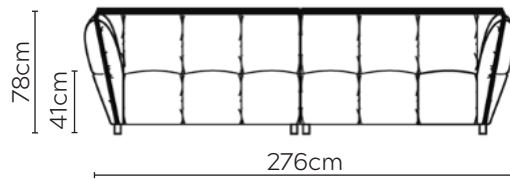

CLYDE SOFA

* NOT TO SCALE

Side Profile

W: 200cm - 1 seat pad

W: 238cm - 1 seat pad

W: 276cm - 2 seat pads,
2-part base

Pouf

SOFA COMPOSITIONS

LEFT OR RIGHT COMPOSITION IS AS VIEWED FROM AN AERIAL POSITION

CORNER SOFA SET 1

LEFT

RIGHT

CORNER SOFA SET 2

Please allow for a +/- 3cm tolerance on all product elements