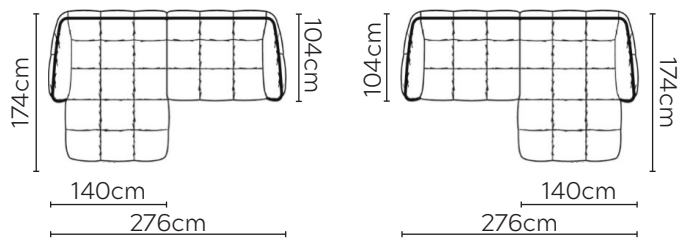

CLYDE SOFA

* NOT TO SCALE

Side Profile

W: 200cm - 1 seat pad

W: 238cm - 1 seat pad

W: 276cm - 2 seat pads,
2-part base

Pouf

SOFA COMPOSITIONS

LEFT OR RIGHT COMPOSITION IS AS VIEWED FROM AN AERIAL POSITION

CORNER SOFA SET 1

LEFT

RIGHT

CORNER SOFA SET 2

Please allow for a +/- 3cm tolerance on all product elements